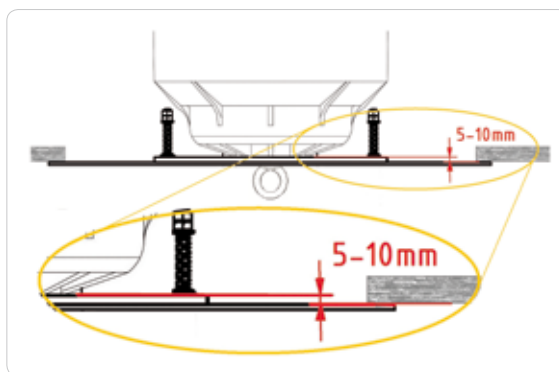

# RECESSED MOUNTING PLATE RA

Recessed mounting plate RA-MSS  
up to 50kg, mounting pattern 65 x 65 mm,

Recessed mounting plate RA-MES  
up to 50kg, plate for mounting to eyebolt,

Recessed mounting plate RA-D  
For Super Heavy Duty Lifts, plate for mounting to eye-