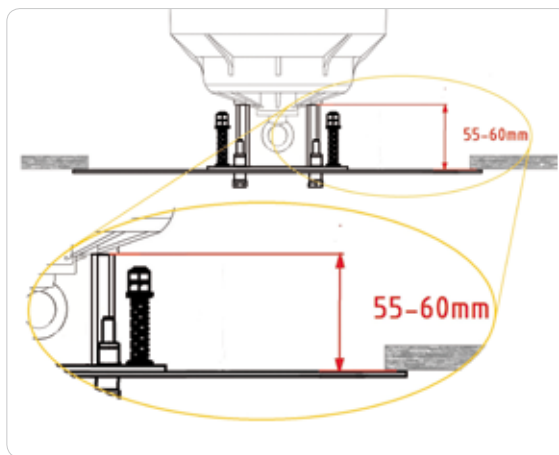

# RECESSED MOUNTING PLATE RA

Recessed mounting plate RA-MSS  
up to 50kg, mounting pattern 65 x 65 mm,

Recessed mounting plate RA-MES  
up to 50kg, plate for mounting to eyebolt,

Recessed mounting plate RA-D  
For Super Heavy Duty Lifts, plate for mounting to eye-